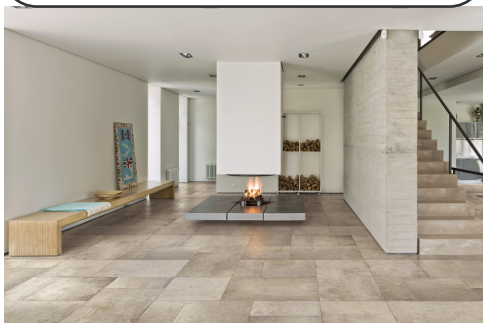

Chateaux Tile Range

Only €43.99