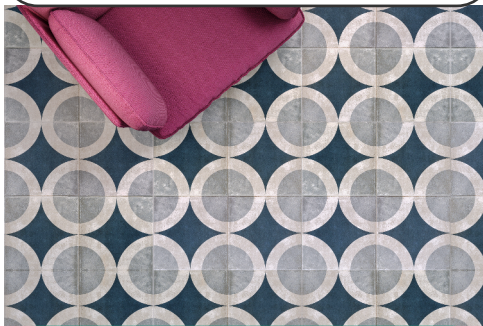

From €24.99

Colonial Kitchen Splashbacks

From €34.99

Rock Art Mosaic Range

20% OFF

More offers available in store. Visit btw Sandyford at Unit T5, Birch Ave, Stillorgan Business Park, Dublin or visit www.btw.ie