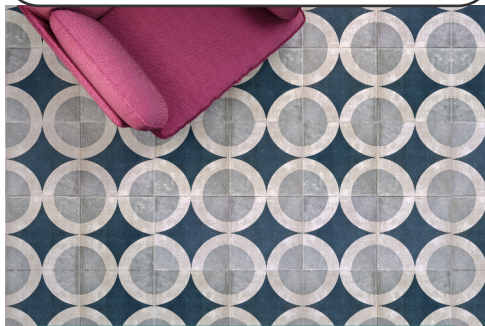

Now Only €27.99/Sq. Yd.

Yap 1200x600 Glossy Porcelain

Now Only €27.99/Sq. Yd.

Cella 1230x220 Wood Effect

Now Only €22.99/Sq. Yd.

Nicole 615x205 Wood Effect

Now Only €15.99/Sq. Yd.

Heritage 405x405 Pattern Floor